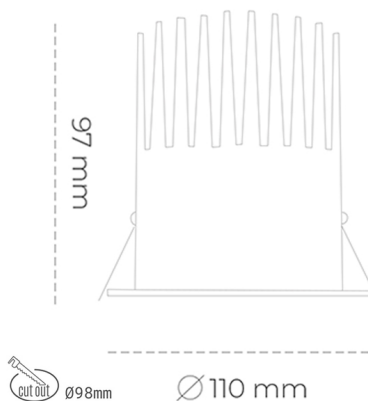

DOWNLIGHT LIDER M 930 14W 60° WHITE CRI97 ON/OFF

LED	COB
Light colour	3000 [K] CRI97
CRI	90
Led chip flux	1575 [lm]
Luminous flux	1417 [lm]
System power	14 [W]
Luminaire Efficiency	101 [lm/W]
Beam angle	60°
Controller	ON/OFF
MacAdam	3 SDCM

Downlight LED

LED downlight for drop ceiling installation. Aluminium housing. Plastic cover included. Available in white, black and grey. Any RAL palette colour available on enquiry. Reflector beam available: 15°, 23°, 38° and 60°. Maximum power is 27W.

LUMINAIRE

Weight	0,61 [kg]
Protection rating IP , IK , class	IP 20, IK 1,
Luminaire colour	WHITE
Cover	Plastic
Operating voltage	220-240V 50-60Hz

Note: All data are typical values. Tolerance of measurements +/-10% System features may change with product improvements due to technical advances.

OPTIONS

RAL colours on inquiry, Casambi on inquiry, DALI on inquiry, Phase-cut dimming on inquiry.

Generated: 26.06.2024

+48 32 388 80 00

www.cora.pl
cora@cora.pl

Street: Ignatza Hakuby 18
41-914 Bytom, Polska