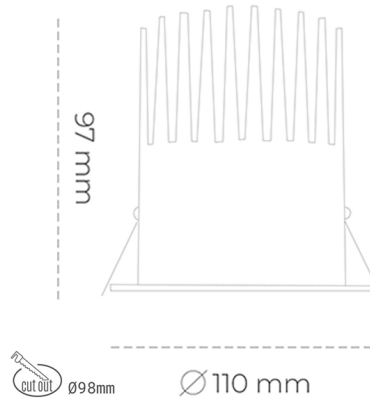

DOWNLIGHT LIDER M 935 23W 15° WHITE PREMIUM WHITE ON/OFF

Article number: N203-K0003-HE935-HA-M15-ZC02_600-S2-###

LED	COB
Light colour	3500 [K] PREMIUM WHITE
CRI	90
Led chip flux	3513 [lm]
Luminous flux	3161 [lm]
System power	23 [W]
Luminaire Efficiency	137 [lm/W]
Beam angle	15°
Controller	ON/OFF
MacAdam	3 SDCM

Downlight LED

LED downlight for drop ceiling installation. Aluminium housing. Plastic cover included. Available in white, black and grey. Any RAL palette colour available on enquiry. Reflector beam available: 15°, 23°, 38° and 60°. Maximum power is 27W.

LUMINAIRE

Weight	0,61 [kg]
Protection rating IP , IK , class	IP 20, IK 1,
Luminaire colour	WHITE
Cover	Plastic
Operating voltage	220-240V 50-60Hz

Note: All data are typical values. Tolerance of measurements +/-10% System features may change with product improvements due to technical advances.