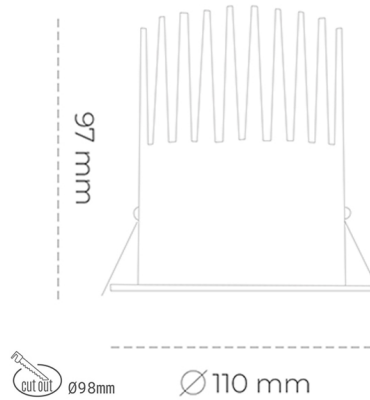

DOWNLIGHT LIDER M 957 19W 38° WHITE SPECIAL ON/OFF

Article number: N203-K0003-CC957-H5-M38-ZC01_500-S2-###

| | |
|----------------------|------------------|
| LED | COB |
| Light colour | 5700 [K] SPECIAL |
| CRI | 90 |
| Led chip flux | 2551 [lm] |
| Luminous flux | 2295 [lm] |
| System power | 19 [W] |
| Luminaire Efficiency | 121 [lm/W] |
| Beam angle | 38° |
| Controller | ON/OFF |
| MacAdam | 3 SDCM |

Downlight LED

LED downlight for drop ceiling installation. Aluminium housing. Plastic cover included. Available in white, black and grey. Any RAL palette colour available on enquiry. Reflector beam available: 15°, 23°, 38° and 60°. Maximum power is 27W.

LUMINAIRE

| | |
|-----------------------------------|------------------|
| Weight | 0,61 [kg] |
| Protection rating IP , IK , class | IP 20, IK 1, |
| Luminaire colour | WHITE |
| Cover | Plastic |
| Operating voltage | 220-240V 50-60Hz |