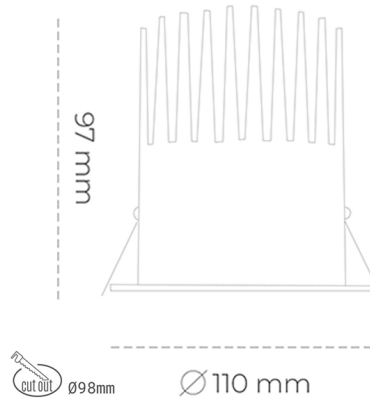

## DOWNLIGHT LIDER M 957 14W 23° WHITE SPECIAL ON/OFF

Article number: N203-K0003-CC957-H5-M23-ZC01\_350-S2-###

|                      |                  |
|----------------------|------------------|
| LED                  | COB              |
| Light colour         | 5700 [K] SPECIAL |
| CRI                  | 90               |
| Led chip flux        | 1820 [lm]        |
| Luminous flux        | 1638 [lm]        |
| System power         | 14 [W]           |
| Luminaire Efficiency | 117 [lm/W]       |
| Beam angle           | 23°              |
| Controller           | ON/OFF           |
| MacAdam              | 3 SDCM           |

### Downlight LED

LED downlight for drop ceiling installation. Aluminium housing. Plastic cover included. Available in white, black and grey. Any RAL palette colour available on enquiry. Reflector beam available: 15°, 23°, 38° and 60°. Maximum power is 27W.

### LUMINAIRE

|                                   |                  |
|-----------------------------------|------------------|
| Weight                            | 0,61 [kg]        |
| Protection rating IP , IK , class | IP 20, IK 1,     |
| Luminaire colour                  | WHITE            |
| Cover                             | Plastic          |
| Operating voltage                 | 220-240V 50-60Hz |