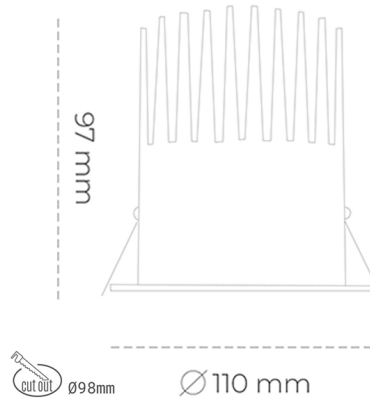

DOWNLIGHT LIDER M 942 27W 60° WHITE MEAT WHITE ON/OFF

Article number: N203-K0003-CC942-H5-M60-ZC01_700-S2-###

LED	COB
Light colour	4200 [K] MEAT WHITE
CRI	90
Led chip flux	2695 [lm]
Luminous flux	2425 [lm]
System power	27 [W]
Luminaire Efficiency	90 [lm/W]
Beam angle	60°
Controller	ON/OFF
MacAdam	3 SDCM

Downlight LED

LED downlight for drop ceiling installation. Aluminium housing. Plastic cover included. Available in white, black and grey. Any RAL palette colour available on enquiry. Reflector beam available: 15°, 23°, 38° and 60°. Maximum power is 27W.

LUMINAIRE

Weight	0,61 [kg]
Protection rating IP , IK , class	IP 20, IK 1,
Luminaire colour	WHITE
Cover	Plastic
Operating voltage	220-240V 50-60Hz

Note: All data are typical values. Tolerance of measurements +/-10% System features may change with product improvements due to technical advances.