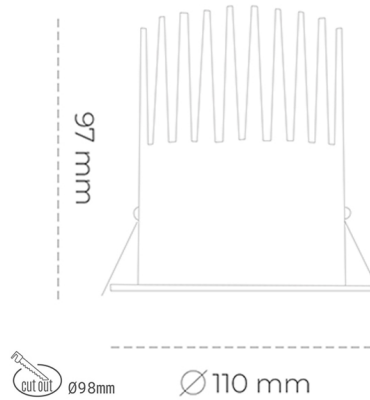

DOWNLIGHT LIDER M 942 19W 15° WHITE MEAT WHITE ON/OFF

Article number: N203-K0003-CC942-H5-M15-ZC01_500-S2-###

LED	COB
Light colour	4200 [K] MEAT WHITE
CRI	90
Led chip flux	1976 [lm]
Luminous flux	1778 [lm]
System power	19 [W]
Luminaire Efficiency	94 [lm/W]
Beam angle	15°
Controller	ON/OFF
MacAdam	3 SDCM

Downlight LED

LED downlight for drop ceiling installation. Aluminium housing. Plastic cover included. Available in white, black and grey. Any RAL palette colour available on enquiry. Reflector beam available: 15°, 23°, 38° and 60°. Maximum power is 27W.

LUMINAIRE

Weight	0,61 [kg]
Protection rating IP , IK , class	IP 20, IK 1,
Luminaire colour	WHITE
Cover	Plastic
Operating voltage	220-240V 50-60Hz

Note: All data are typical values. Tolerance of measurements +/-10% System features may change with product improvements due to technical advances.