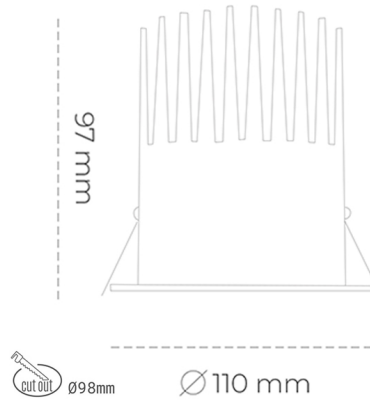

DOWNLIGHT LIDER M 935 21W 15° WHITE HI EFFICIENT ON/OFF

Article number: N203-K0003-BB935-H5-M15-ZC02_550-S2-###

LED	COB
Light colour	3500 [K] HI EFFICIENT
CRI	90
Led chip flux	3341 [lm]
Luminous flux	3006 [lm]
System power	21 [W]
Luminaire Efficiency	143 [lm/W]
Beam angle	15°
Controller	ON/OFF
MacAdam	3 SDCM

Downlight LED

LED downlight for drop ceiling installation. Aluminium housing. Plastic cover included. Available in white, black and grey. Any RAL palette colour available on enquiry. Reflector beam available: 15°, 23°, 38° and 60°. Maximum power is 27W.

LUMINAIRE

Weight	0,61 [kg]
Protection rating IP , IK , class	IP 20, IK 1,
Luminaire colour	WHITE
Cover	Plastic
Operating voltage	220-240V 50-60Hz

Note: All data are typical values. Tolerance of measurements +/-10% System features may change with product improvements due to technical advances.