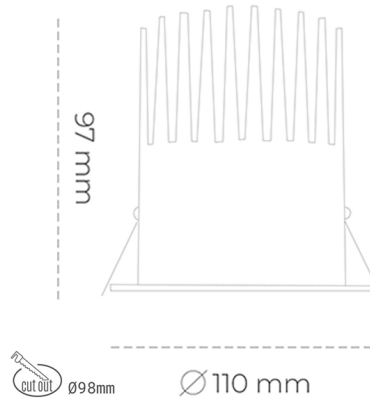

DOWNLIGHT LIDER M 930 23W 45° WHITE HI EFFICIENT ON/OFF

LED	COB
Light colour	3000 [K] HI EFFICIENT
CRI	90
Led chip flux	3787 [lm]
Luminous flux	3408 [lm]
System power	23 [W]
Luminaire Efficiency	148 [lm/W]
Beam angle	45°
Controller	ON/OFF
MacAdam	3 SDCM

Downlight LED

LED downlight for drop ceiling installation. Aluminium housing. Plastic cover included. Available in white, black and grey. Any RAL palette colour available on enquiry. Reflector beam available: 15°, 23°, 38° and 60°. Maximum power is 27W.

LUMINAIRE

Weight	0,61 [kg]
Protection rating IP , IK , class	IP 20, IK 1,
Luminaire colour	WHITE
Cover	Plastic
Operating voltage	220-240V 50-60Hz

Note: All data are typical values. Tolerance of measurements +/-10% System features may change with product improvements due to technical advances.

OPTIONS

RAL colours on inquiry, Casambi on inquiry, DALI on inquiry, Phase-cut dimming on inquiry.

Generated: 26.06.2024

+48 32 388 80 00

www.cora.pl
cora@cora.pl

Street: Ignatza Hakuby 18
41-914 Bytom, Polska