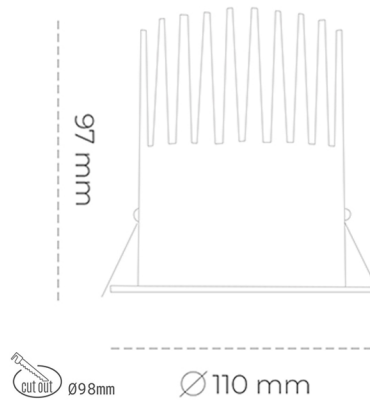

DOWNLIGHT LIDER M 825 23W 45° BLACK BREAD ON/OFF

Article number: N203-K0002-VF825-H5-M45-ZC02_600-S2-###

LED	COB
Light colour	2500 [K] BREAD
CRI	80
Led chip flux	2808 [lm]
Luminous flux	2527 [lm]
System power	23 [W]
Luminaire Efficiency	110 [lm/W]
Beam angle	45°
Controller	ON/OFF
MacAdam	3 SDCM

Downlight LED

LED downlight for drop ceiling installation. Aluminium housing. Plastic cover included. Available in white, black and grey. Any RAL palette colour available on enquiry. Reflector beam available: 15°, 23°, 38° and 60°. Maximum power is 27W.

LUMINAIRE

Weight	0,61 [kg]
Protection rating IP , IK , class	IP 20, IK 1,
Luminaire colour	BLACK
Cover	Plastic
Operating voltage	220-240V 50-60Hz

Note: All data are typical values. Tolerance of measurements +/-10% System features may change with product improvements due to technical advances.