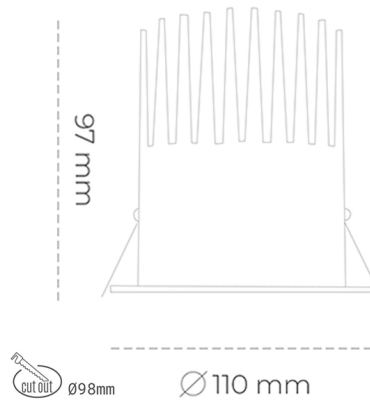

DOWNLIGHT LIDER M 825 10W 45° BLACK BREAD ON/OFF

Article number: N203-K0002-VF825-H5-M45-ZC01_250-S2-###

LED	COB
Light colour	2500 [K] BREAD
CRI	80
Led chip flux	1195 [lm]
Luminous flux	1075 [lm]
System power	10 [W]
Luminaire Efficiency	108 [lm/W]
Beam angle	45°
Controller	ON/OFF
MacAdam	3 SDCM

Downlight LED

LED downlight for drop ceiling installation. Aluminium housing. Plastic cover included. Available in white, black and grey. Any RAL palette colour available on enquiry. Reflector beam available: 15°, 23°, 38° and 60°. Maximum power is 27W.

LUMINAIRE

Weight	0,61 [kg]
Protection rating IP , IK , class	IP 20, IK 1,
Luminaire colour	BLACK
Cover	Plastic
Operating voltage	220-240V 50-60Hz

Note: All data are typical values. Tolerance of measurements +/-10% System features may change with product improvements due to technical advances.