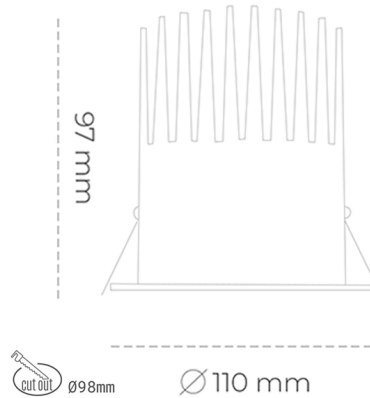

DOWNLIGHT LIDER M 825 19W 23° BLACK BREAD ON/OFF

LED	COB
Light colour	2500 [K] BREAD
CRI	80
Led chip flux	2340 [lm]
Luminous flux	2106 [lm]
System power	19 [W]
Luminaire Efficiency	111 [lm/W]
Beam angle	23°
Controller	ON/OFF
MacAdam	3 SDCM

Downlight LED

LED downlight for drop ceiling installation. Aluminium housing. Plastic cover included. Available in white, black and grey. Any RAL palette colour available on enquiry. Reflector beam available: 15°, 23°, 38° and 60°. Maximum power is 27W.

LUMINAIRE

Weight	0,61 [kg]
Protection rating IP , IK , class	IP 20, IK 1,
Luminaire colour	BLACK
Cover	Plastic
Operating voltage	220-240V 50-60Hz

Note: All data are typical values. Tolerance of measurements +/-10% System features may change with product improvements due to technical advances.

OPTIONS

RAL colours on inquiry, Casambi on inquiry, DALI on inquiry, Phase-cut dimming on inquiry.

Generated: 26.06.2024

+48 32 388 80 00

www.cora.pl
cora@cora.pl

Street: Ignatza Hakuby 18
41-914 Bytom, Polska