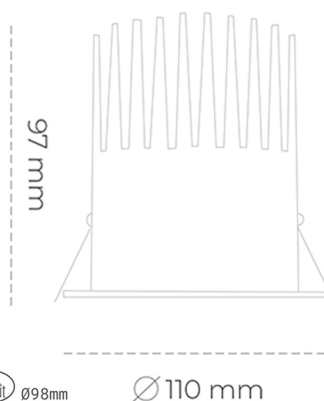

DOWNLIGHT LIDER M 835 19W 15° BLACK | ON/OFF

LED	COB
Light colour	3500 [K] |
CRI	80
Led chip flux	2783 [lm]
Luminous flux	2504 [lm]
System power	19 [W]
Luminaire Efficiency	132 [lm/W]
Beam angle	15°
Controller	ON/OFF
MacAdam	3 SDCM

Downlight LED

LED downlight for drop ceiling installation. Aluminium housing. Plastic cover included. Available in white, black and grey. Any RAL palette colour available on enquiry. Reflector beam available: 15°, 23°, 38° and 60°. Maximum power is 27W.

LUMINAIRE

Weight	0,61 [kg]
Protection rating IP , IK , class	IP 20, IK 1,
Luminaire colour	BLACK
Cover	Plastic
Operating voltage	220-240V 50-60Hz

Note: All data are typical values. Tolerance of measurements +/-10% System features may change with product improvements due to technical advances.

OPTIONS

RAL colours on inquiry, Casambi on inquiry, DALI on inquiry, Phase-cut dimming on inquiry.

Generated: 26.06.2024

+48 32 388 80 00

www.cora.pl
cora@cora.pl

Street: Ignatza Hakuby 18
41-914 Bytom, Polska