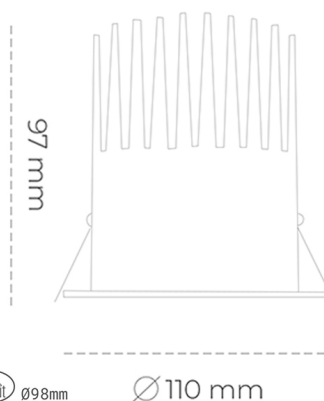

DOWNLIGHT LIDER M 830 25W 38° BLACK | ON/OFF

LED	COB
Light colour	3000 [K] |
CRI	80
Led chip flux	3538 [lm]
Luminous flux	3184 [lm]
System power	25 [W]
Luminaire Efficiency	127 [lm/W]
Beam angle	38°
Controller	ON/OFF
MacAdam	3 SDCM

Downlight LED

LED downlight for drop ceiling installation. Aluminium housing. Plastic cover included. Available in white, black and grey. Any RAL palette colour available on enquiry. Reflector beam available: 15°, 23°, 38° and 60°. Maximum power is 27W.

LUMINAIRE

Weight	0,61 [kg]
Protection rating IP , IK , class	IP 20, IK 1,
Luminaire colour	BLACK
Cover	Plastic
Operating voltage	220-240V 50-60Hz

Note: All data are typical values. Tolerance of measurements +/-10% System features may change with product improvements due to technical advances.

OPTIONS

RAL colours on inquiry, Casambi on inquiry, DALI on inquiry, Phase-cut dimming on inquiry.

Generated: 26.06.2024

+48 32 388 80 00

www.cora.pl
cora@cora.pl

Street: Ignatza Hakuby 18
41-914 Bytom, Polska