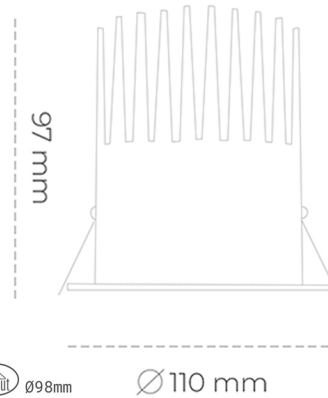

## DOWNLIGHT LIDER M 827 25W 38° BLACK | ON/OFF

Article number: N203-K0002-RF827-H5-M38-ZC02\_650-S2-###

LED	COB
Light colour	2700 [K]
CRI	80
Led chip flux	3502 [lm]
Luminous flux	3151 [lm]
System power	25 [W]
Luminaire Efficiency	126 [lm/W]
Beam angle	38°
Controller	ON/OFF
MacAdam	3 SDCM

### Downlight LED

LED downlight for drop ceiling installation. Aluminium housing. Plastic cover included. Available in white, black and grey. Any RAL palette colour available on enquiry. Reflector beam available: 15°, 23°, 38° and 60°. Maximum power is 27W.

### LUMINAIRE

Weight	0,61 [kg]
Protection rating IP , IK , class	IP 20, IK 1,
Luminaire colour	BLACK
Cover	Plastic
Operating voltage	220-240V 50-60Hz

Note: All data are typical values. Tolerance of measurements +/-10% System features may change with product improvements due to technical advances.