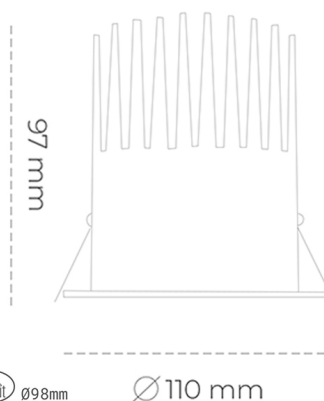

DOWNLIGHT LIDER M 827 10W 15° BLACK | ON/OFF

LED	COB
Light colour	2700 [K] |
CRI	80
Led chip flux	1347 [lm]
Luminous flux	1212 [lm]
System power	10 [W]
Luminaire Efficiency	121 [lm/W]
Beam angle	15°
Controller	ON/OFF
MacAdam	3 SDCM

Downlight LED

LED downlight for drop ceiling installation. Aluminium housing. Plastic cover included. Available in white, black and grey. Any RAL palette colour available on enquiry. Reflector beam available: 15°, 23°, 38° and 60°. Maximum power is 27W.

LUMINAIRE

Weight	0,61 [kg]
Protection rating IP , IK , class	IP 20, IK 1,
Luminaire colour	BLACK
Cover	Plastic
Operating voltage	220-240V 50-60Hz

Note: All data are typical values. Tolerance of measurements +/-10% System features may change with product improvements due to technical advances.

OPTIONS

RAL colours on inquiry, Casambi on inquiry, DALI on inquiry, Phase-cut dimming on inquiry.

Generated: 26.06.2024

+48 32 388 80 00

www.cora.pl
cora@cora.pl

Street: Ignatza Hakuby 18
41-914 Bytom, Polska