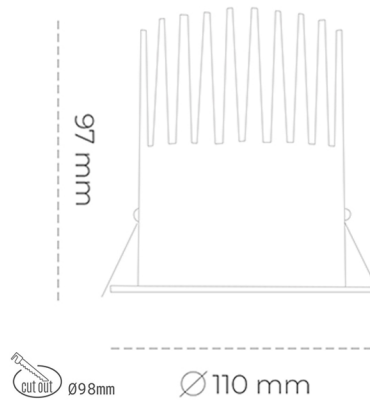

DOWNLIGHT LIDER M 940 23W 60° BLACK PREMIUM WHITE ON/OFF

Article number: N203-K0002-PW940-HA-M60-ZC02_600-S2-###

LED	COB
Light colour	4000 [K] PREMIUM WHITE
CRI	90
Led chip flux	3157 [lm]
Luminous flux	2841 [lm]
System power	23 [W]
Luminaire Efficiency	124 [lm/W]
Beam angle	60°
Controller	ON/OFF
MacAdam	3 SDCM

Downlight LED

LED downlight for drop ceiling installation. Aluminium housing. Plastic cover included. Available in white, black and grey. Any RAL palette colour available on enquiry. Reflector beam available: 15°, 23°, 38° and 60°. Maximum power is 27W.

LUMINAIRE

Weight	0,61 [kg]
Protection rating IP , IK , class	IP 20, IK 1,
Luminaire colour	BLACK
Cover	Plastic
Operating voltage	220-240V 50-60Hz

Note: All data are typical values. Tolerance of measurements +/-10% System features may change with product improvements due to technical advances.