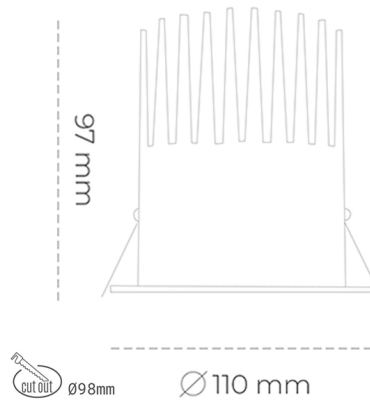

DOWNLIGHT LIDER M 940 21W 23° BLACK PREMIUM WHITE ON/OFF

Article number: N203-K0002-PW940-HA-M23-ZC02_550-S2-###

LED	COB
Light colour	4000 [K] PREMIUM WHITE
CRI	90
Led chip flux	2912 [lm]
Luminous flux	2620 [lm]
System power	21 [W]
Luminaire Efficiency	125 [lm/W]
Beam angle	23°
Controller	ON/OFF
MacAdam	3 SDCM

Downlight LED

LED downlight for drop ceiling installation. Aluminium housing. Plastic cover included. Available in white, black and grey. Any RAL palette colour available on enquiry. Reflector beam available: 15°, 23°, 38° and 60°. Maximum power is 27W.

LUMINAIRE

Weight	0,61 [kg]
Protection rating IP , IK , class	IP 20, IK 1,
Luminaire colour	BLACK
Cover	Plastic
Operating voltage	220-240V 50-60Hz

Note: All data are typical values. Tolerance of measurements +/-10% System features may change with product improvements due to technical advances.