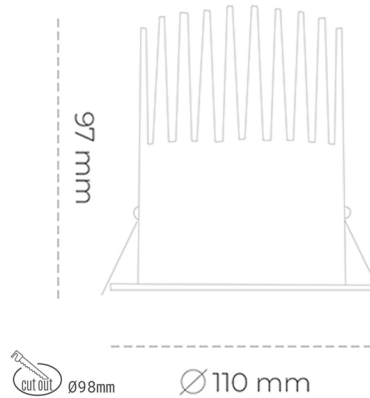

DOWNLIGHT LIDER M 940 20W 15° BLACK PREMIUM WHITE ON/OFF

LED	COB
Light colour	4000 [K] PREMIUM WHITE
CRI	90
Led chip flux	2663 [lm]
Luminous flux	2396 [lm]
System power	20 [W]
Luminaire Efficiency	120 [lm/W]
Beam angle	15°
Controller	ON/OFF
MacAdam	3 SDCM

Downlight LED

LED downlight for drop ceiling installation. Aluminium housing. Plastic cover included. Available in white, black and grey. Any RAL palette colour available on enquiry. Reflector beam available: 15°, 23°, 38° and 60°. Maximum power is 27W.

LUMINAIRE

Weight	0,61 [kg]
Protection rating IP , IK , class	IP 20, IK 1,
Luminaire colour	BLACK
Cover	Plastic
Operating voltage	220-240V 50-60Hz

Note: All data are typical values. Tolerance of measurements +/-10% System features may change with product improvements due to technical advances.

OPTIONS

RAL colours on inquiry, Casambi on inquiry, DALI on inquiry, Phase-cut dimming on inquiry.

Generated: 26.06.2024

+48 32 388 80 00

www.cora.pl
cora@cora.pl

Street: Ignatza Hakuby 18
41-914 Bytom, Polska