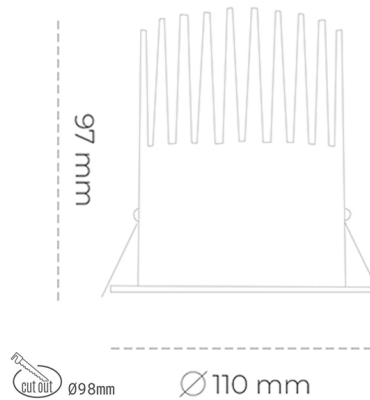

## DOWNLIGHT LIDER M 930 21W 60° BLACK PREMIUM COLOR ON/OFF

Article number: N203-K0002-PC930-HA-M60-ZC02\_550-S2-###

LED	COB
Light colour	3000 [K] PREMIUM COLOR
CRI	90
Led chip flux	2396 [lm]
Luminous flux	2156 [lm]
System power	21 [W]
Luminaire Efficiency	103 [lm/W]
Beam angle	60°
Controller	ON/OFF
MacAdam	3 SDCM

### Downlight LED

LED downlight for drop ceiling installation. Aluminium housing. Plastic cover included. Available in white, black and grey. Any RAL palette colour available on enquiry. Reflector beam available: 15°, 23°, 38° and 60°. Maximum power is 27W.

### LUMINAIRE

Weight	0,61 [kg]
Protection rating IP , IK , class	IP 20, IK 1,
Luminaire colour	BLACK
Cover	Plastic
Operating voltage	220-240V 50-60Hz

Note: All data are typical values. Tolerance of measurements +/-10% System features may change with product improvements due to technical advances.