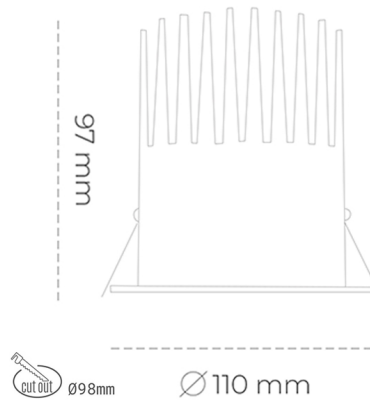

DOWNLIGHT LIDER M 930 23W 38° BLACK PREMIUM COLOR ON/OFF

Article number: N203-K0002-PC930-HA-M38-ZC02_600-S2-###

LED	COB
Light colour	3000 [K] PREMIUM COLOR
CRI	90
Led chip flux	2588 [lm]
Luminous flux	2329 [lm]
System power	23 [W]
Luminaire Efficiency	101 [lm/W]
Beam angle	38°
Controller	ON/OFF
MacAdam	3 SDCM

Downlight LED

LED downlight for drop ceiling installation. Aluminium housing. Plastic cover included. Available in white, black and grey. Any RAL palette colour available on enquiry. Reflector beam available: 15°, 23°, 38° and 60°. Maximum power is 27W.

LUMINAIRE

Weight	0,61 [kg]
Protection rating IP , IK , class	IP 20, IK 1,
Luminaire colour	BLACK
Cover	Plastic
Operating voltage	220-240V 50-60Hz

Note: All data are typical values. Tolerance of measurements +/-10% System features may change with product improvements due to technical advances.