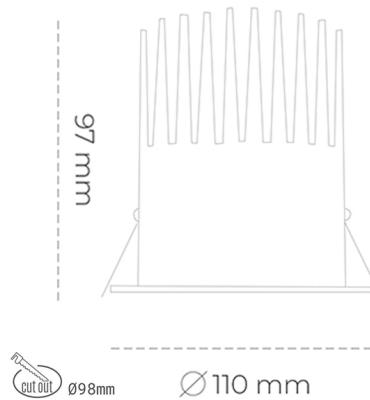

## DOWNLIGHT LIDER M 930 21W 38° BLACK PREMIUM COLOR ON/OFF

Article number: N203-K0002-PC930-HA-M38-ZC02\_550-S2-###

LED	COB
Light colour	3000 [K] PREMIUM COLOR
CRI	90
Led chip flux	2396 [lm]
Luminous flux	2156 [lm]
System power	21 [W]
Luminaire Efficiency	103 [lm/W]
Beam angle	38°
Controller	ON/OFF
MacAdam	3 SDCM

### Downlight LED

LED downlight for drop ceiling installation. Aluminium housing. Plastic cover included. Available in white, black and grey. Any RAL palette colour available on enquiry. Reflector beam available: 15°, 23°, 38° and 60°. Maximum power is 27W.

### LUMINAIRE

Weight	0,61 [kg]
Protection rating IP , IK , class	IP 20, IK 1,
Luminaire colour	BLACK
Cover	Plastic
Operating voltage	220-240V 50-60Hz

Note: All data are typical values. Tolerance of measurements +/-10% System features may change with product improvements due to technical advances.