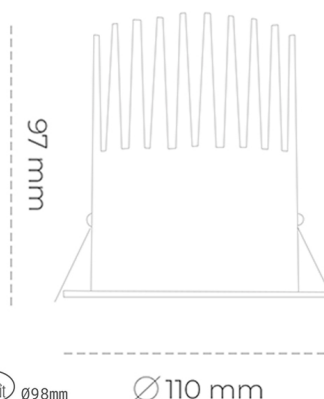

DOWNLIGHT LIDER M 930 19W 38° BLACK CRI97 ON/OFF

LED	COB
Light colour	3000 [K] CRI97
CRI	90
Led chip flux	2199 [lm]
Luminous flux	1979 [lm]
System power	19 [W]
Luminaire Efficiency	104 [lm/W]
Beam angle	38°
Controller	ON/OFF
MacAdam	3 SDCM

Downlight LED

LED downlight for drop ceiling installation. Aluminium housing. Plastic cover included. Available in white, black and grey. Any RAL palette colour available on enquiry. Reflector beam available: 15°, 23°, 38° and 60°. Maximum power is 27W.

LUMINAIRE

Weight	0,61 [kg]
Protection rating IP , IK , class	IP 20, IK 1,
Luminaire colour	BLACK
Cover	Plastic
Operating voltage	220-240V 50-60Hz

Note: All data are typical values. Tolerance of measurements +/-10% System features may change with product improvements due to technical advances.

OPTIONS

RAL colours on inquiry, Casambi on inquiry, DALI on inquiry, Phase-cut dimming on inquiry.

Generated: 26.06.2024

+48 32 388 80 00

www.cora.pl
cora@cora.pl

Street: Ignatza Hakuby 18
41-914 Bytom, Polska