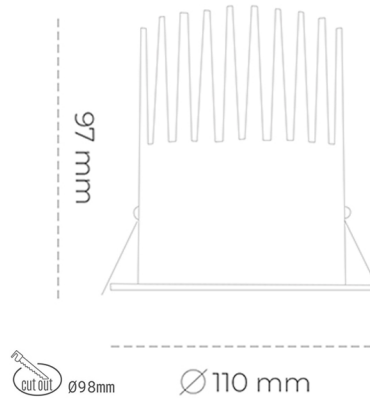

DOWNLIGHT LIDER M 942 21W 38° BLACK MEAT WHITE ON/OFF

LED	COB
Light colour	4200 [K] MEAT WHITE
CRI	90
Led chip flux	2159 [lm]
Luminous flux	1943 [lm]
System power	21 [W]
Luminaire Efficiency	93 [lm/W]
Beam angle	38°
Controller	ON/OFF
MacAdam	3 SDCM

Downlight LED

LED downlight for drop ceiling installation. Aluminium housing. Plastic cover included. Available in white, black and grey. Any RAL palette colour available on enquiry. Reflector beam available: 15°, 23°, 38° and 60°. Maximum power is 27W.

LUMINAIRE

Weight	0,61 [kg]
Protection rating IP , IK , class	IP 20, IK 1,
Luminaire colour	BLACK
Cover	Plastic
Operating voltage	220-240V 50-60Hz

Note: All data are typical values. Tolerance of measurements +/-10% System features may change with product improvements due to technical advances.

OPTIONS

RAL colours on inquiry, Casambi on inquiry, DALI on inquiry, Phase-cut dimming on inquiry.

Generated: 26.06.2024

+48 32 388 80 00

www.cora.pl
cora@cora.pl

Street: Ignatza Hakuby 18
41-914 Bytom, Polska