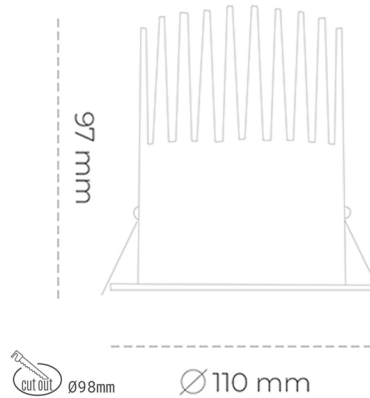

DOWNLIGHT LIDER M 935 27W 60° BLACK HI EFFICIENT ON/OFF

LED	COB
Light colour	3500 [K] HI EFFICIENT
CRI	90
Led chip flux	4181 [lm]
Luminous flux	3762 [lm]
System power	27 [W]
Luminaire Efficiency	139 [lm/W]
Beam angle	60°
Controller	ON/OFF
MacAdam	3 SDCM

Downlight LED

LED downlight for drop ceiling installation. Aluminium housing. Plastic cover included. Available in white, black and grey. Any RAL palette colour available on enquiry. Reflector beam available: 15°, 23°, 38° and 60°. Maximum power is 27W.

LUMINAIRE

Weight	0,61 [kg]
Protection rating IP , IK , class	IP 20, IK 1,
Luminaire colour	BLACK
Cover	Plastic
Operating voltage	220-240V 50-60Hz

Note: All data are typical values. Tolerance of measurements +/-10% System features may change with product improvements due to technical advances.

OPTIONS

RAL colours on inquiry, Casambi on inquiry, DALI on inquiry, Phase-cut dimming on inquiry.

Generated: 26.06.2024

+48 32 388 80 00

www.cora.pl
cora@cora.pl

Street: Ignatza Hakuby 18
41-914 Bytom, Polska