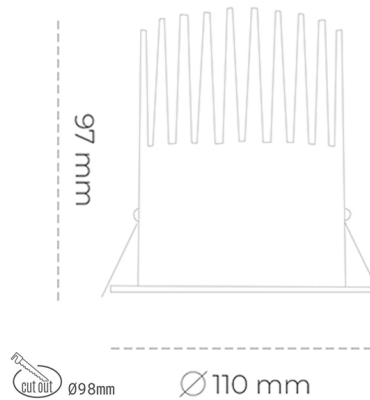

## DOWNLIGHT LIDER M 935 23W 23° BLACK HI EFFICIENT ON/OFF

Article number: N203-K0002-BB935-H5-M23-ZC02\_600-S2-###

LED	COB
Light colour	3500 [K] HI EFFICIENT
CRI	90
Led chip flux	3624 [lm]
Luminous flux	3261 [lm]
System power	23 [W]
Luminaire Efficiency	142 [lm/W]
Beam angle	23°
Controller	ON/OFF
MacAdam	3 SDCM

### Downlight LED

LED downlight for drop ceiling installation. Aluminium housing. Plastic cover included. Available in white, black and grey. Any RAL palette colour available on enquiry. Reflector beam available: 15°, 23°, 38° and 60°. Maximum power is 27W.

### LUMINAIRE

Weight	0,61 [kg]
Protection rating IP , IK , class	IP 20, IK 1,
Luminaire colour	BLACK
Cover	Plastic
Operating voltage	220-240V 50-60Hz

Note: All data are typical values. Tolerance of measurements +/-10% System features may change with product improvements due to technical advances.