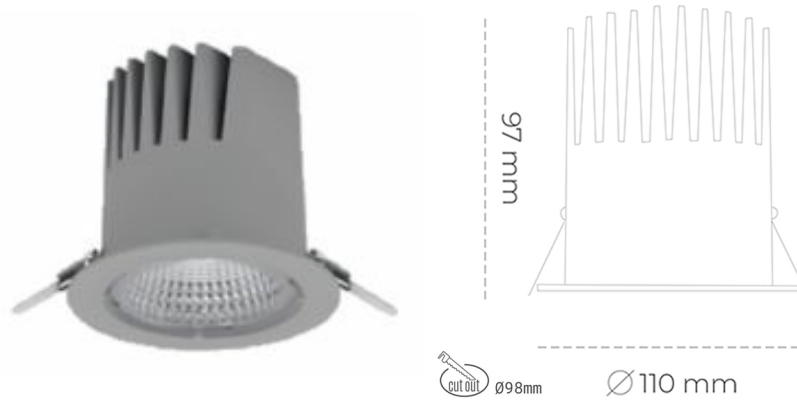

DOWNLIGHT LIDER M 957 25W 23° GREY SPECIAL ON/OFF

LED	COB
Light colour	5700 [K] SPECIAL
CRI	90
Led chip flux	3255 [lm]
Luminous flux	2929 [lm]
System power	25 [W]
Luminaire Efficiency	117 [lm/W]
Beam angle	23°
Controller	ON/OFF
MacAdam	3 SDCM

Downlight LED

LED downlight for drop ceiling installation. Aluminium housing. Plastic cover included. Available in white, black and grey. Any RAL palette colour available on enquiry. Reflector beam available: 15°, 23°, 38° and 60°. Maximum power is 27W.

LUMINAIRE

Weight	0,61 [kg]
Protection rating IP , IK , class	IP 20, IK 1,
Luminaire colour	GREY
Cover	Plastic
Operating voltage	220-240V 50-60Hz

Note: All data are typical values. Tolerance of measurements +/-10% System features may change with product improvements due to technical advances.

OPTIONS

RAL colours on inquiry, Casambi on inquiry, DALI on inquiry, Phase-cut dimming on inquiry.

Generated: 26.06.2024

+48 32 388 80 00

www.cora.pl
cora@cora.pl

Street: Ignatza Hakuby 18
41-914 Bytom, Polska