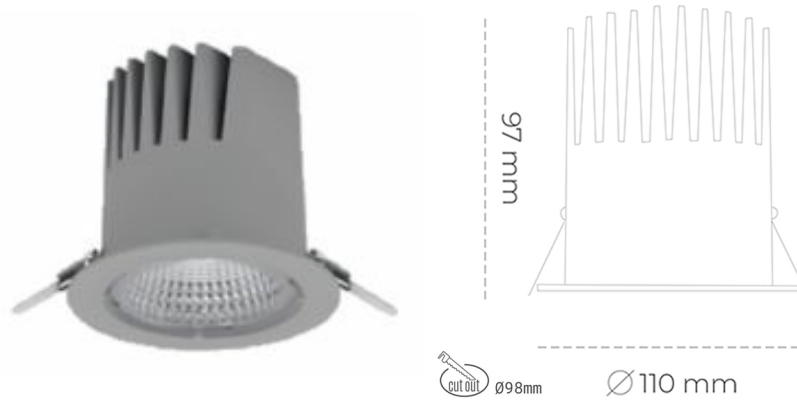

DOWNLIGHT LIDER M 940 14W 38° GREY HI EFFICIENT ON/OFF

Article number: N203-K0001-BB940-H5-M38-ZC01_350-S2-###

LED	COB
Light colour	4000 [K] HI EFFICIENT
CRI	90
Led chip flux	2260 [lm]
Luminous flux	2034 [lm]
System power	14 [W]
Luminaire Efficiency	145 [lm/W]
Beam angle	38°
Controller	ON/OFF
MacAdam	3 SDCM

Downlight LED

LED downlight for drop ceiling installation. Aluminium housing. Plastic cover included. Available in white, black and grey. Any RAL palette colour available on enquiry. Reflector beam available: 15°, 23°, 38° and 60°. Maximum power is 27W.

LUMINAIRE

Weight	0,61 [kg]
Protection rating IP , IK , class	IP 20, IK 1,
Luminaire colour	GREY
Cover	Plastic
Operating voltage	220-240V 50-60Hz

Note: All data are typical values. Tolerance of measurements +/-10% System features may change with product improvements due to technical advances.