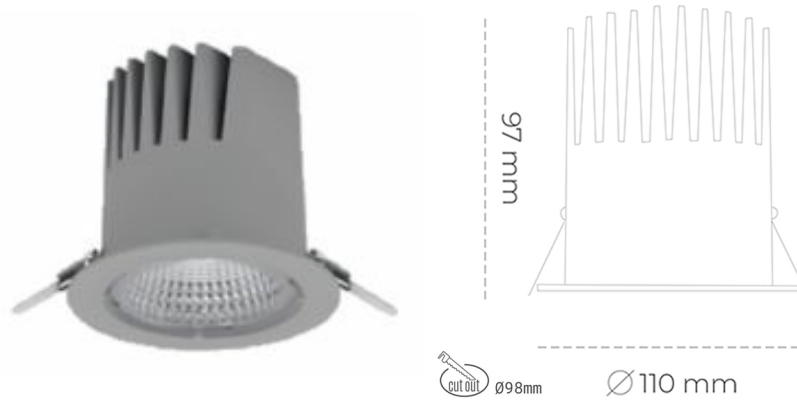

DOWNLIGHT LIDER M 930 14W 15° GREY HI EFFICIENT ON/OFF

Article number: N203-K0001-BB930-H5-M15-ZC01_350-S2-###

LED	COB
Light colour	3000 [K] HI EFFICIENT
CRI	90
Led chip flux	2256 [lm]
Luminous flux	2030 [lm]
System power	14 [W]
Luminaire Efficiency	145 [lm/W]
Beam angle	15°
Controller	ON/OFF
MacAdam	3 SDCM

Downlight LED

LED downlight for drop ceiling installation. Aluminium housing. Plastic cover included. Available in white, black and grey. Any RAL palette colour available on enquiry. Reflector beam available: 15°, 23°, 38° and 60°. Maximum power is 27W.

LUMINAIRE

Weight	0,61 [kg]
Protection rating IP , IK , class	IP 20, IK 1,
Luminaire colour	GREY
Cover	Plastic
Operating voltage	220-240V 50-60Hz

Note: All data are typical values. Tolerance of measurements +/-10% System features may change with product improvements due to technical advances.