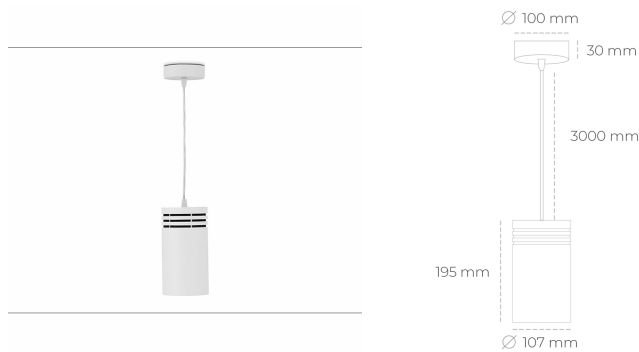

DOWNLIGHT LIDER Z 820 21W 38° WHITE MEAT PINK ON/OFF

Article number: N202-K0003-VE820-H5-G38-ZA02_550-S1-###

LED	COB
Light colour	2000 [K] MEAT PINK
CRI	80
Led chip flux	1845 [lm]
Luminous flux	1660 [lm]
System power	21 [W]
Luminaire Efficiency	79 [lm/W]
Beam angle	38°
Controller	ON/OFF
MacAdam	3 SDCM

Downlight LED

Suspended LED downlight. Aluminium housing. Plastic cover included. Available in white, black and grey. Any RAL palette colour available on enquiry. Power cord - 300cm. Reflector beams available: 15°, 23° 38°, 34° and 60°. Maximum power is 31W.

LUMINAIRE

Weight	1.17 [kg]
Protection rating IP , IK , class	IP 20, IK 1,
Luminaire colour	WHITE
Cover	Plastic
Operating voltage	220-240V 50-60Hz

Note: All data are typical values. Tolerance of measurements +/-10%
System features may change with product improvements due to technical advances.