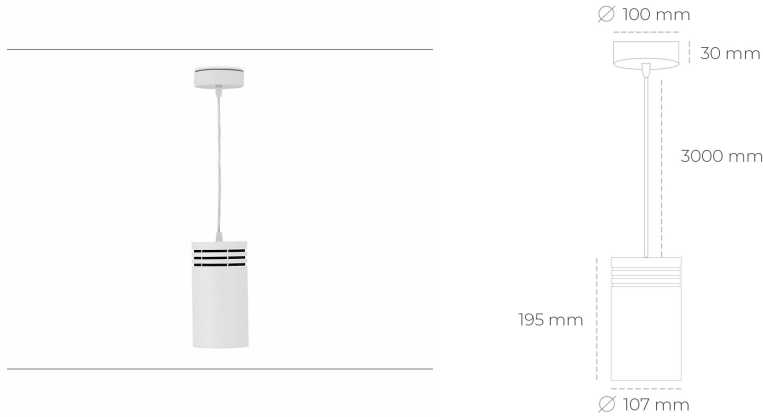

DOWNLIGHT LIDER Z 820 31W 23° WHITE MEAT PINK ON/OFF

Article number: N202-K0003-VE820-H5-G23-ZA03_800-S1-###

LED	COB
Light colour	2000 [K] MEAT PINK
CRI	80
Led chip flux	2495 [lm]
Luminous flux	2245 [lm]
System power	31 [W]
Luminaire Efficiency	72 [lm/W]
Beam angle	23°
Controller	ON/OFF
MacAdam	3 SDCM

Downlight LED

Suspended LED downlight. Aluminium housing. Plastic cover included. Available in white, black and grey. Any RAL palette colour available on enquiry. Power cord - 300cm. Reflector beams available: 15°, 23° 38°, 34° and 60°. Maximum power is 31W.

LUMINAIRE

Weight	1,17 [kg]
Protection rating IP , IK , class	IP 20, IK 1,
Luminaire colour	WHITE
Cover	Plastic
Operating voltage	220-240V 50-60Hz

Note: All data are typical values. Tolerance of measurements +/-10% System features may change with product improvements due to technical advances.