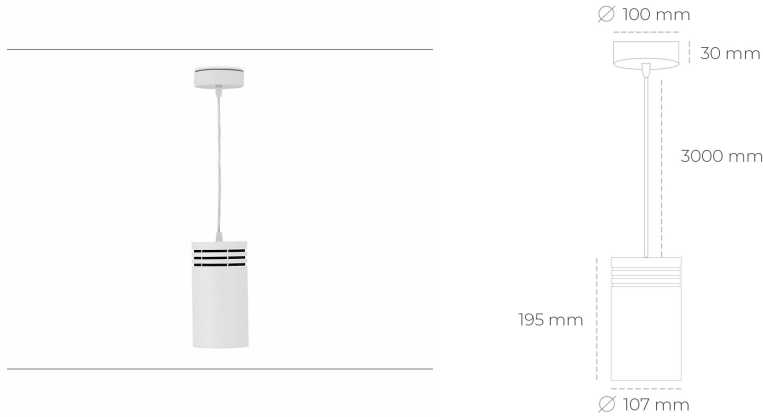

DOWNLIGHT LIDER Z 820 23W 23° WHITE MEAT PINK ON/OFF

Article number: N202-K0003-VE820-H5-G23-ZA02_600-S1-###

LED	COB
Light colour	2000 [K] MEAT PINK
CRI	80
Led chip flux	2013 [lm]
Luminous flux	1811 [lm]
System power	23 [W]
Luminaire Efficiency	79 [lm/W]
Beam angle	23°
Controller	ON/OFF
MacAdam	3 SDCM

Downlight LED

Suspended LED downlight. Aluminium housing. Plastic cover included. Available in white, black and grey. Any RAL palette colour available on enquiry. Power cord - 300cm. Reflector beams available: 15°, 23° 38°, 34° and 60°. Maximum power is 31W.

LUMINAIRE

Weight	1,17 [kg]
Protection rating IP , IK , class	IP 20, IK 1,
Luminaire colour	WHITE
Cover	Plastic
Operating voltage	220-240V 50-60Hz

Note: All data are typical values. Tolerance of measurements +/-10% System features may change with product improvements due to technical advances.