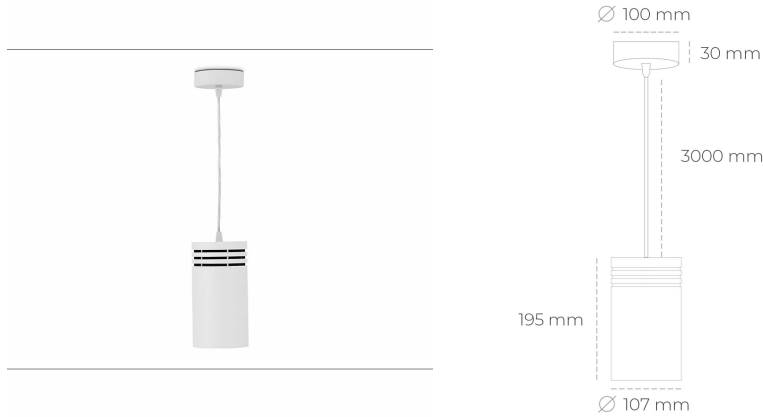

DOWNLIGHT LIDER Z 820 10W 15° WHITE MEAT PINK ON/OFF

LED	COB
Light colour	2000 [K] MEAT PINK
CRI	80
Led chip flux	895 [lm]
Luminous flux	805 [lm]
System power	10 [W]
Luminaire Efficiency	81 [lm/W]
Beam angle	15°
Controller	ON/OFF
MacAdam	3 SDCM

Downlight LED

Suspended LED downlight. Aluminium housing. Plastic cover included. Available in white, black and grey. Any RAL palette colour available on enquiry. Power cord - 300cm. Reflector beams available: 15°, 23° 38°, 34° and 60°. Maximum power is 31W.

LUMINAIRE

Weight	1,17 [kg]
Protection rating IP , IK , class	IP 20, IK 1,
Luminaire colour	WHITE
Cover	Plastic
Operating voltage	220-240V 50-60Hz

Note: All data are typical values. Tolerance of measurements +/-10% System features may change with product improvements due to technical advances.

OPTIONS

RAL colours on inquiry, honeycomb louver on inquiry , Casambi on inquiry, DALI on inquiry, Phase-cut dimming on inquiry.

Generated: 29.06.2024

+48 32 388 80 00

www.cora.pl
cora@cora.pl

Street: Ignatza Hakuby 18
41-914 Bytom, Polska