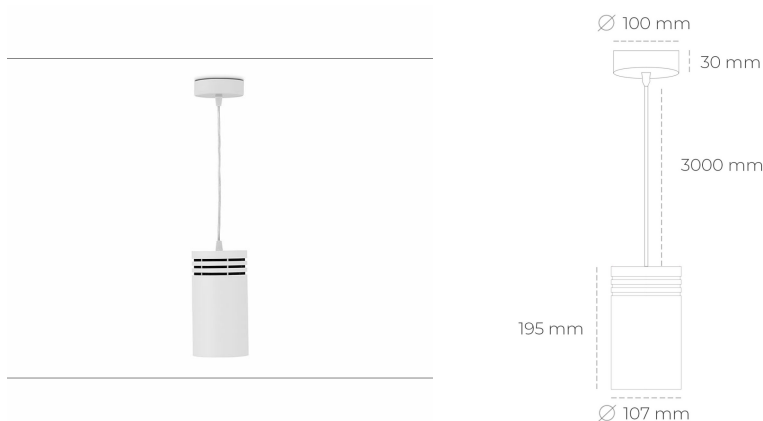

DOWNLIGHT LIDER Z 940 31W 45° WHITE | ON/OFF

LED	COB
Light colour	4000 [K] |
CRI	90
Led chip flux	3866 [lm]
Luminous flux	3479 [lm]
System power	31 [W]
Luminaire Efficiency	112 [lm/W]
Beam angle	45°
Controller	ON/OFF
MacAdam	3 SDCM

Downlight LED

Suspended LED downlight. Aluminium housing. Plastic cover included. Available in white, black and grey. Any RAL palette colour available on enquiry. Power cord - 300cm. Reflector beams available: 15°, 23° 38°, 34° and 60°. Maximum power is 31W.

LUMINAIRE

Weight	1,17 [kg]
Protection rating IP , IK , class	IP 20, IK 1,
Luminaire colour	WHITE
Cover	Plastic
Operating voltage	220-240V 50-60Hz

Note: All data are typical values. Tolerance of measurements +/-10% System features may change with product improvements due to technical advances.

OPTIONS

RAL colours on inquiry, honeycomb louver on inquiry , Casambi on inquiry, DALI on inquiry, Phase-cut dimming on inquiry.

Generated: 26.06.2024

+48 32 388 80 00

www.cora.pl
cora@cora.pl

Street: Ignatza Hakuby 18
41-914 Bytom, Polska