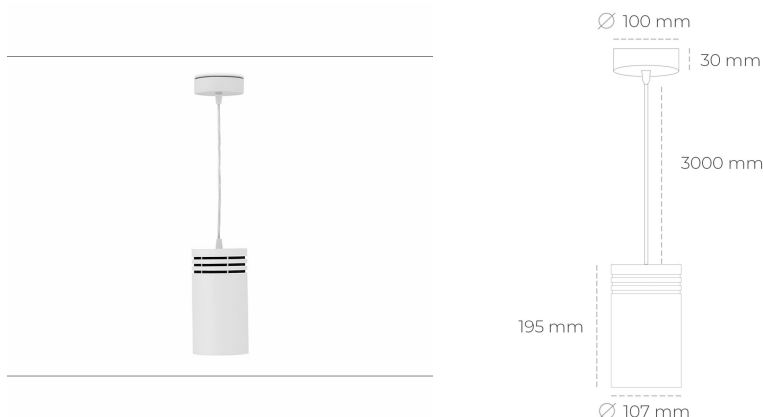

DOWNLIGHT LIDER Z 940 31W 23° WHITE | ON/OFF

LED	COB
Light colour	4000 [K] |
CRI	90
Led chip flux	3866 [lm]
Luminous flux	3479 [lm]
System power	31 [W]
Luminaire Efficiency	112 [lm/W]
Beam angle	23°
Controller	ON/OFF
MacAdam	3 SDCM

Downlight LED

Suspended LED downlight. Aluminium housing. Plastic cover included. Available in white, black and grey. Any RAL palette colour available on enquiry. Power cord - 300cm. Reflector beams available: 15°, 23° 38°, 34° and 60°. Maximum power is 31W.

LUMINAIRE

Weight	1,17 [kg]
Protection rating IP , IK , class	IP 20, IK 1,
Luminaire colour	WHITE
Cover	Plastic
Operating voltage	220-240V 50-60Hz

Note: All data are typical values. Tolerance of measurements +/-10% System features may change with product improvements due to technical advances.

OPTIONS

RAL colours on inquiry, honeycomb louver on inquiry , Casambi on inquiry, DALI on inquiry, Phase-cut dimming on inquiry.

Generated: 26.06.2024

+48 32 388 80 00

www.cora.pl
cora@cora.pl

Street: Ignatza Hakuby 18
41-914 Bytom, Polska