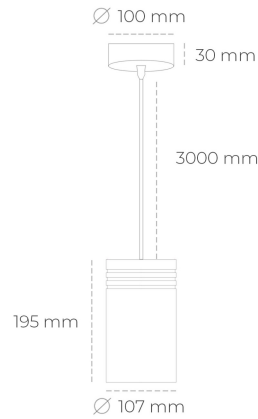

DOWNLIGHT LIDER Z 930 21W 60° WHITE | ON/OFF

Article number: N202-K0003-RF930-H5-G60-ZA02_550-S1-###

LED	COB
Light colour	3000 [K]
CRI	90
Led chip flux	2536 [lm]
Luminous flux	2282 [lm]
System power	21 [W]
Luminaire Efficiency	109 [lm/W]
Beam angle	60°
Controller	ON/OFF
MacAdam	3 SDCM

Downlight LED

Suspended LED downlight. Aluminium housing. Plastic cover included. Available in white, black and grey. Any RAL palette colour available on enquiry. Power cord - 300cm. Reflector beams available: 15°, 23° 38°, 34° and 60°. Maximum power is 31W.

LUMINAIRE

Weight	1,17 [kg]
Protection rating IP , IK , class	IP 20, IK 1,
Luminaire colour	WHITE
Cover	Plastic
Operating voltage	220-240V 50-60Hz

Note: All data are typical values. Tolerance of measurements +/-10% System features may change with product improvements due to technical advances.