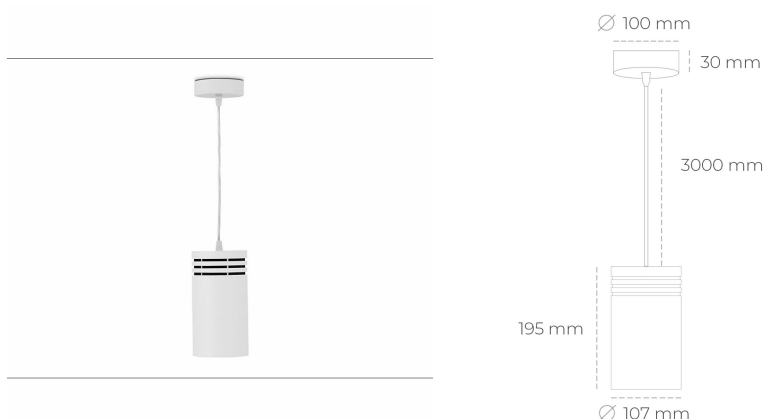

DOWNLIGHT LIDER Z 930 23W 45° WHITE | ON/OFF

LED	COB
Light colour	3000 [K] |
CRI	90
Led chip flux	2767 [lm]
Luminous flux	2490 [lm]
System power	23 [W]
Luminaire Efficiency	108 [lm/W]
Beam angle	45°
Controller	ON/OFF
MacAdam	3 SDCM

Downlight LED

Suspended LED downlight. Aluminium housing. Plastic cover included. Available in white, black and grey. Any RAL palette colour available on enquiry. Power cord - 300cm. Reflector beams available: 15°, 23° 38°, 34° and 60°. Maximum power is 31W.

LUMINAIRE

Weight	1,17 [kg]
Protection rating IP , IK , class	IP 20, IK 1,
Luminaire colour	WHITE
Cover	Plastic
Operating voltage	220-240V 50-60Hz

Note: All data are typical values. Tolerance of measurements +/-10% System features may change with product improvements due to technical advances.

OPTIONS

RAL colours on inquiry, honeycomb louver on inquiry , Casambi on inquiry, DALI on inquiry, Phase-cut dimming on inquiry.

Generated: 16.07.2024

+48 32 388 80 00

www.cora.pl
cora@cora.pl

Street: Ignatza Hakuby 18
41-914 Bytom, Polska