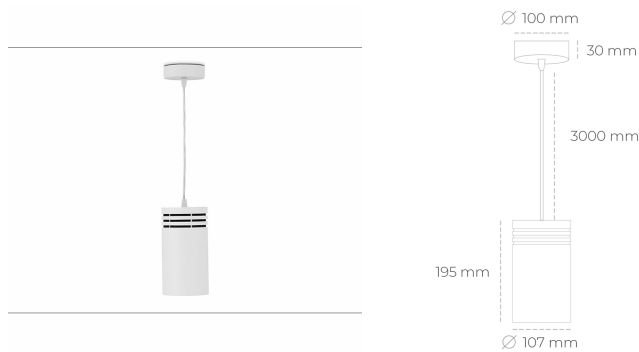

DOWNLIGHT LIDER Z 930 14W 38° WHITE | ON/OFF

Article number: N202-K0003-RF930-H5-G38-ZA01_350-S1-###

LED	COB
Light colour	3000 [K]
CRI	90
Led chip flux	1613 [lm]
Luminous flux	1451 [lm]
System power	14 [W]
Luminaire Efficiency	104 [lm/W]
Beam angle	38°
Controller	ON/OFF
MacAdam	3 SDCM

Downlight LED

Suspended LED downlight. Aluminium housing. Plastic cover included. Available in white, black and grey. Any RAL palette colour available on enquiry. Power cord - 300cm. Reflector beams available: 15°, 23° 38°, 34° and 60°. Maximum power is 31W.

LUMINAIRE

Weight	0.87 [kg]
Protection rating IP , IK , class	IP 20, IK 1,
Luminaire colour	WHITE
Cover	Plastic
Operating voltage	220-240V 50-60Hz

Note: All data are typical values. Tolerance of measurements +/-10%
System features may change with product improvements due to technical advances.