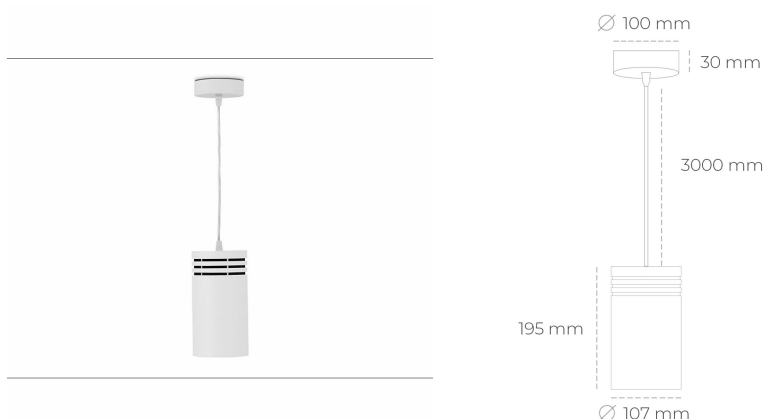

DOWNLIGHT LIDER Z 930 25W 15° WHITE | ON/OFF

LED	COB
Light colour	3000 [K] |
CRI	90
Led chip flux	2997 [lm]
Luminous flux	2697 [lm]
System power	25 [W]
Luminaire Efficiency	108 [lm/W]
Beam angle	15°
Controller	ON/OFF
MacAdam	3 SDCM

Downlight LED

Suspended LED downlight. Aluminium housing. Plastic cover included. Available in white, black and grey. Any RAL palette colour available on enquiry. Power cord - 300cm. Reflector beams available: 15°, 23° 38°, 34° and 60°. Maximum power is 31W.

LUMINAIRE

Weight	1,17 [kg]
Protection rating IP , IK , class	IP 20, IK 1,
Luminaire colour	WHITE
Cover	Plastic
Operating voltage	220-240V 50-60Hz

Note: All data are typical values. Tolerance of measurements +/-10% System features may change with product improvements due to technical advances.

OPTIONS

RAL colours on inquiry, honeycomb louver on inquiry , Casambi on inquiry, DALI on inquiry, Phase-cut dimming on inquiry.

Generated: 16.07.2024

+48 32 388 80 00

www.cora.pl
cora@cora.pl

Street: Ignatza Hakuby 18
41-914 Bytom, Polska