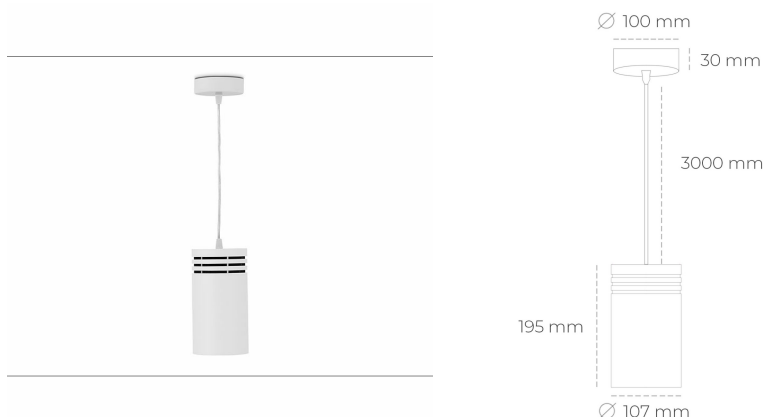

DOWNLIGHT LIDER Z 930 23W 15° WHITE | ON/OFF

LED	COB
Light colour	3000 [K] |
CRI	90
Led chip flux	2767 [lm]
Luminous flux	2490 [lm]
System power	23 [W]
Luminaire Efficiency	108 [lm/W]
Beam angle	15°
Controller	ON/OFF
MacAdam	3 SDCM

Downlight LED

Suspended LED downlight. Aluminium housing. Plastic cover included. Available in white, black and grey. Any RAL palette colour available on enquiry. Power cord - 300cm. Reflector beams available: 15°, 23° 38°, 34° and 60°. Maximum power is 31W.

LUMINAIRE

Weight	1,17 [kg]
Protection rating IP , IK , class	IP 20, IK 1,
Luminaire colour	WHITE
Cover	Plastic
Operating voltage	220-240V 50-60Hz

Note: All data are typical values. Tolerance of measurements +/-10% System features may change with product improvements due to technical advances.

OPTIONS

RAL colours on inquiry, honeycomb louver on inquiry , Casambi on inquiry, DALI on inquiry, Phase-cut dimming on inquiry.

Generated: 26.06.2024

+48 32 388 80 00

www.cora.pl
cora@cora.pl

Street: Ignatza Hakuby 18
41-914 Bytom, Polska