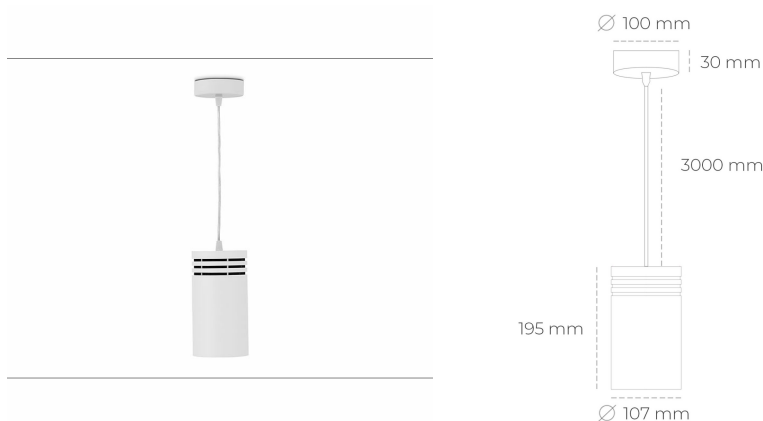

DOWNLIGHT LIDER Z 927 27W 60° WHITE | ON/OFF

LED	COB
Light colour	2700 [K] |
CRI	80
Led chip flux	3111 [lm]
Luminous flux	2799 [lm]
System power	27 [W]
Luminaire Efficiency	104 [lm/W]
Beam angle	60°
Controller	ON/OFF
MacAdam	3 SDCM

Downlight LED

Suspended LED downlight. Aluminium housing. Plastic cover included. Available in white, black and grey. Any RAL palette colour available on enquiry. Power cord - 300cm. Reflector beams available: 15°, 23° 38°, 34° and 60°. Maximum power is 31W.

LUMINAIRE

Weight	1,17 [kg]
Protection rating IP , IK , class	IP 20, IK 1,
Luminaire colour	WHITE
Cover	Plastic
Operating voltage	220-240V 50-60Hz

Note: All data are typical values. Tolerance of measurements +/-10% System features may change with product improvements due to technical advances.

OPTIONS

RAL colours on inquiry, honeycomb louver on inquiry , Casambi on inquiry, DALI on inquiry, Phase-cut dimming on inquiry.

Generated: 29.06.2024

+48 32 388 80 00

www.cora.pl
cora@cora.pl

Street: Ignatza Hakuby 18
41-914 Bytom, Polska