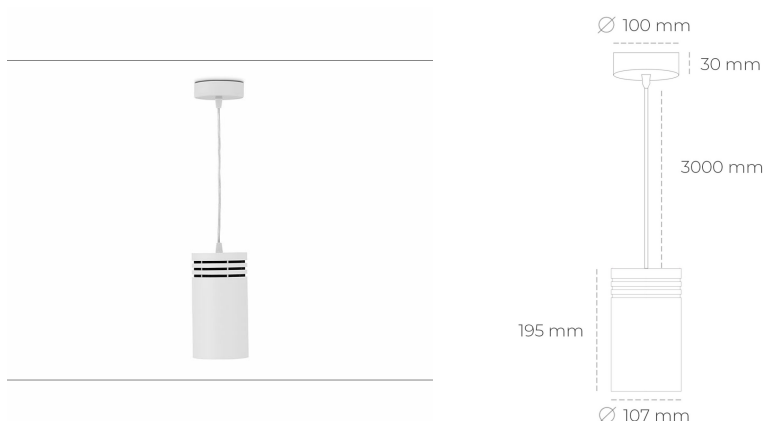

DOWNLIGHT LIDER Z 927 21W 45° WHITE | ON/OFF

LED	COB
Light colour	2700 [K] |
CRI	80
Led chip flux	2444 [lm]
Luminous flux	2199 [lm]
System power	21 [W]
Luminaire Efficiency	105 [lm/W]
Beam angle	45°
Controller	ON/OFF
MacAdam	3 SDCM

Downlight LED

Suspended LED downlight. Aluminium housing. Plastic cover included. Available in white, black and grey. Any RAL palette colour available on enquiry. Power cord - 300cm. Reflector beams available: 15°, 23° 38°, 34° and 60°. Maximum power is 31W.

LUMINAIRE

Weight	1,17 [kg]
Protection rating IP , IK , class	IP 20, IK 1,
Luminaire colour	Plastic
Cover	220-240V 50-60Hz
Operating voltage	

Note: All data are typical values. Tolerance of measurements +/-10% System features may change with product improvements due to technical advances.

OPTIONS

RAL colours on inquiry, honeycomb louver on inquiry , Casambi on inquiry, DALI on inquiry, Phase-cut dimming on inquiry.

Generated: 17.09.2024

+48 32 388 80 00

www.cora.pl
cora@cora.pl

Street: Ignatza Hakuby 18
41-914 Bytom, Polska