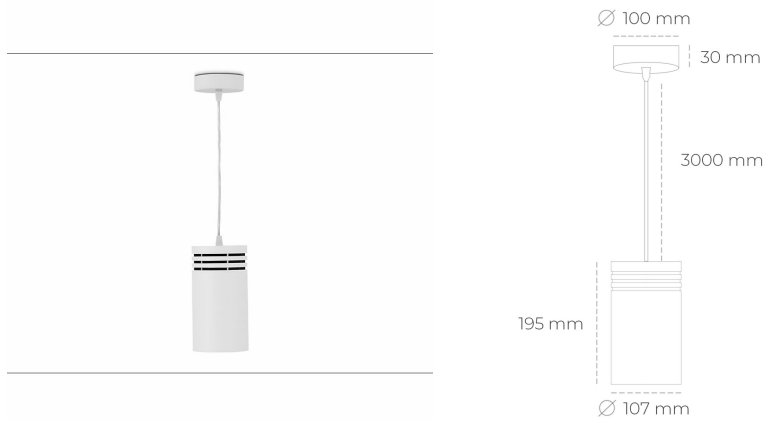

DOWNLIGHT LIDER Z 927 19W 45° WHITE | ON/OFF

Article number: N202-K0003-RF927-H5-G45-ZA01_500-S1-###

| | |
|----------------------|------------|
| LED | COB |
| Light colour | 2700 [K] |
| CRI | 80 |
| Led chip flux | 2222 [lm] |
| Luminous flux | 1999 [lm] |
| System power | 19 [W] |
| Luminaire Efficiency | 105 [lm/W] |
| Beam angle | 45° |
| Controller | ON/OFF |
| MacAdam | 3 SDCM |

Downlight LED

Suspended LED downlight. Aluminium housing. Plastic cover included. Available in white, black and grey. Any RAL palette colour available on enquiry. Power cord - 300cm. Reflector beams available: 15°, 23° 38°, 34° and 60°. Maximum power is 31W.

LUMINAIRE

| | |
|-----------------------------------|------------------|
| Weight | 1,17 [kg] |
| Protection rating IP , IK , class | IP 20, IK 1, |
| Luminaire colour | WHITE |
| Cover | Plastic |
| Operating voltage | 220-240V 50-60Hz |