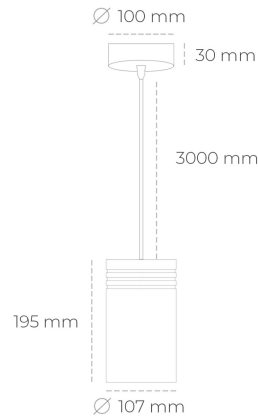

DOWNLIGHT LIDER Z 927 21W 23° WHITE | ON/OFF

Article number: N202-K0003-RF927-H5-G23-ZA02_550-S1-###

LED	COB
Light colour	2700 [K]
CRI	80
Led chip flux	2444 [lm]
Luminous flux	2199 [lm]
System power	21 [W]
Luminaire Efficiency	105 [lm/W]
Beam angle	23°
Controller	ON/OFF
MacAdam	3 SDCM

Downlight LED

Suspended LED downlight. Aluminium housing. Plastic cover included. Available in white, black and grey. Any RAL palette colour available on enquiry. Power cord - 300cm. Reflector beams available: 15°, 23° 38°, 34° and 60°. Maximum power is 31W.

LUMINAIRE

Weight	1,17 [kg]
Protection rating IP , IK , class	IP 20, IK 1,
Luminaire colour	WHITE
Cover	Plastic
Operating voltage	220-240V 50-60Hz

Note: All data are typical values. Tolerance of measurements +/-10% System features may change with product improvements due to technical advances.