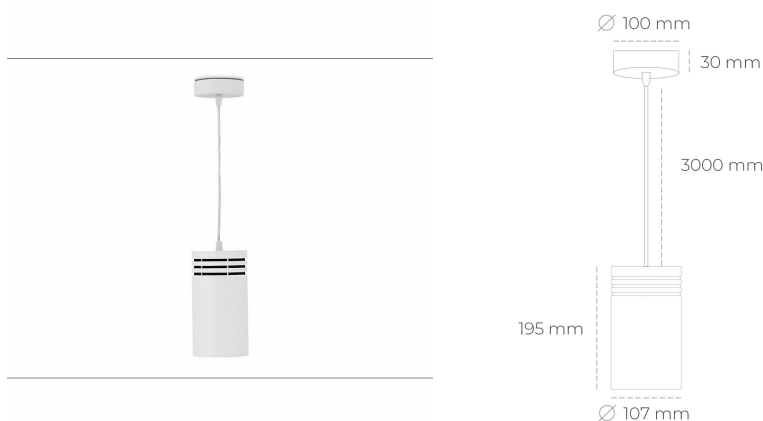

DOWNLIGHT LIDER Z 927 25W 15° WHITE | ON/OFF

LED	COB
Light colour	2700 [K] |
CRI	80
Led chip flux	2888 [lm]
Luminous flux	2599 [lm]
System power	25 [W]
Luminaire Efficiency	104 [lm/W]
Beam angle	15°
Controller	ON/OFF
MacAdam	3 SDCM

Downlight LED

Suspended LED downlight. Aluminium housing. Plastic cover included. Available in white, black and grey. Any RAL palette colour available on enquiry. Power cord - 300cm. Reflector beams available: 15°, 23° 38°, 34° and 60°. Maximum power is 31W.

LUMINAIRE

Weight	1,17 [kg]
Protection rating IP , IK , class	IP 20, IK 1,
Luminaire colour	WHITE
Cover	Plastic
Operating voltage	220-240V 50-60Hz

Note: All data are typical values. Tolerance of measurements +/-10% System features may change with product improvements due to technical advances.

OPTIONS

RAL colours on inquiry, honeycomb louver on inquiry , Casambi on inquiry, DALI on inquiry, Phase-cut dimming on inquiry.

Generated: 26.06.2024

+48 32 388 80 00

www.cora.pl
cora@cora.pl

Street: Ignatza Hakuby 18
41-914 Bytom, Polska