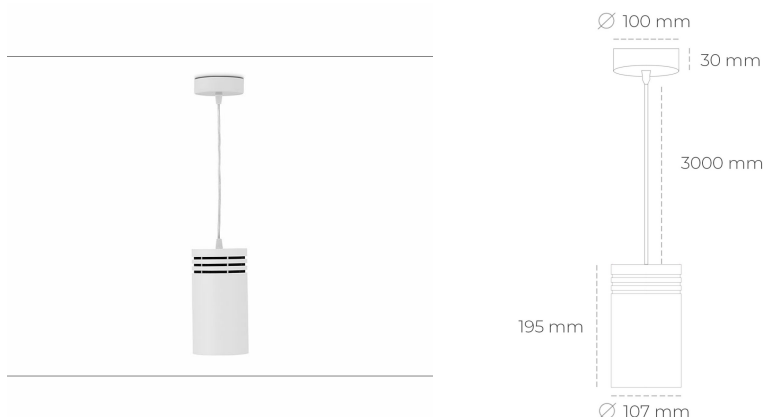

DOWNLIGHT LIDER Z 927 21W 15° WHITE | ON/OFF

LED	COB
Light colour	2700 [K] |
CRI	80
Led chip flux	2444 [lm]
Luminous flux	2199 [lm]
System power	21 [W]
Luminaire Efficiency	105 [lm/W]
Beam angle	15°
Controller	ON/OFF
MacAdam	3 SDCM

Downlight LED

Suspended LED downlight. Aluminium housing. Plastic cover included. Available in white, black and grey. Any RAL palette colour available on enquiry. Power cord - 300cm. Reflector beams available: 15°, 23° 38°, 34° and 60°. Maximum power is 31W.

LUMINAIRE

Weight	1,17 [kg]
Protection rating IP , IK , class	IP 20, IK 1,
Luminaire colour	WHITE
Cover	Plastic
Operating voltage	220-240V 50-60Hz

Note: All data are typical values. Tolerance of measurements +/-10% System features may change with product improvements due to technical advances.

OPTIONS

RAL colours on inquiry, honeycomb louver on inquiry , Casambi on inquiry, DALI on inquiry, Phase-cut dimming on inquiry.

Generated: 26.06.2024

+48 32 388 80 00

www.cora.pl
cora@cora.pl

Street: Ignatza Hakuby 18
41-914 Bytom, Polska