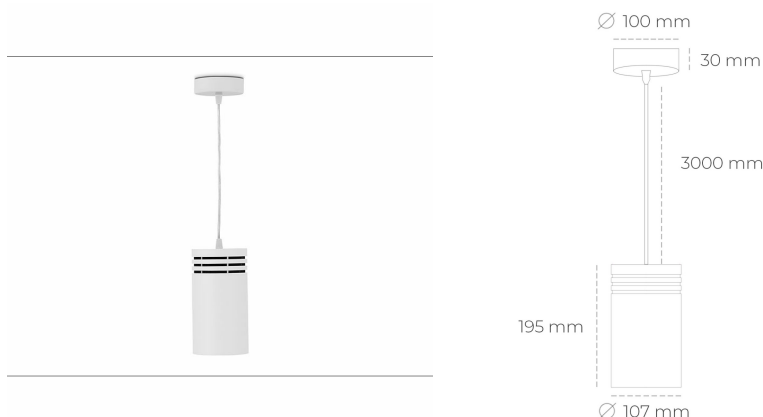

DOWNLIGHT LIDER Z 850 23W 60° WHITE | ON/OFF

LED	COB
Light colour	5000 [K] |
CRI	80
Led chip flux	3475 [lm]
Luminous flux	3127 [lm]
System power	23 [W]
Luminaire Efficiency	136 [lm/W]
Beam angle	60°
Controller	ON/OFF
MacAdam	3 SDCM

Downlight LED

Suspended LED downlight. Aluminium housing. Plastic cover included. Available in white, black and grey. Any RAL palette colour available on enquiry. Power cord - 300cm. Reflector beams available: 15°, 23° 38°, 34° and 60°. Maximum power is 31W.

LUMINAIRE

Weight	1,17 [kg]
Protection rating IP , IK , class	IP 20, IK 1,
Luminaire colour	WHITE
Cover	Plastic
Operating voltage	220-240V 50-60Hz

Note: All data are typical values. Tolerance of measurements +/-10% System features may change with product improvements due to technical advances.

OPTIONS

RAL colours on inquiry, honeycomb louver on inquiry , Casambi on inquiry, DALI on inquiry, Phase-cut dimming on inquiry.

Generated: 26.06.2024

+48 32 388 80 00

www.cora.pl
cora@cora.pl

Street: Ignatza Hakuby 18
41-914 Bytom, Polska