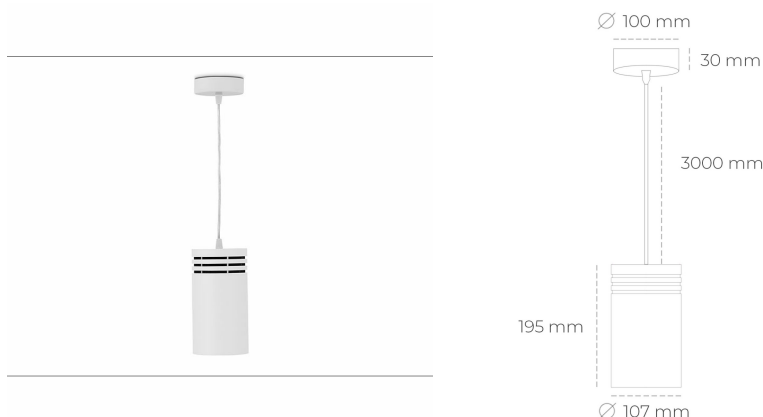

DOWNLIGHT LIDER Z 850 14W 60° WHITE | ON/OFF

LED	COB
Light colour	5000 [K] |
CRI	80
Led chip flux	2027 [lm]
Luminous flux	1824 [lm]
System power	14 [W]
Luminaire Efficiency	130 [lm/W]
Beam angle	60°
Controller	ON/OFF
MacAdam	3 SDCM

Downlight LED

Suspended LED downlight. Aluminium housing. Plastic cover included. Available in white, black and grey. Any RAL palette colour available on enquiry. Power cord - 300cm. Reflector beams available: 15°, 23° 38°, 34° and 60°. Maximum power is 31W.

LUMINAIRE

Weight	1,17 [kg]
Protection rating IP , IK , class	IP 20, IK 1,
Luminaire colour	WHITE
Cover	Plastic
Operating voltage	220-240V 50-60Hz

Note: All data are typical values. Tolerance of measurements +/-10% System features may change with product improvements due to technical advances.

OPTIONS

RAL colours on inquiry, honeycomb louver on inquiry , Casambi on inquiry, DALI on inquiry, Phase-cut dimming on inquiry.

Generated: 26.06.2024

+48 32 388 80 00

www.cora.pl
cora@cora.pl

Street: Ignatza Hakuby 18
41-914 Bytom, Polska