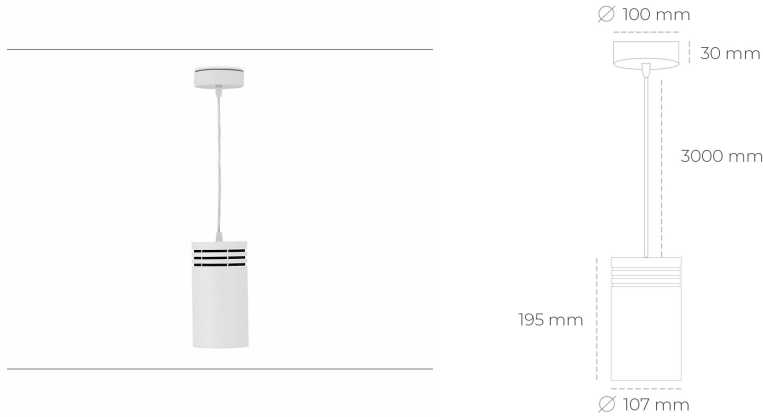

DOWNLIGHT LIDER Z 850 31W 45° WHITE | ON/OFF

Article number: N202-K0003-RF850-H5-G45-ZA03_800-S1-###

LED	COB
Light colour	5000 [K]
CRI	80
Led chip flux	4633 [lm]
Luminous flux	4169 [lm]
System power	31 [W]
Luminaire Efficiency	134 [lm/W]
Beam angle	45°
Controller	ON/OFF
MacAdam	3 SDCM

Downlight LED

Suspended LED downlight. Aluminium housing. Plastic cover included. Available in white, black and grey. Any RAL palette colour available on enquiry. Power cord - 300cm. Reflector beams available: 15°, 23° 38°, 34° and 60°. Maximum power is 31W.

LUMINAIRE

Weight	1,17 [kg]
Protection rating IP , IK , class	IP 20, IK 1,
Luminaire colour	WHITE
Cover	Plastic
Operating voltage	220-240V 50-60Hz

Note: All data are typical values. Tolerance of measurements +/-10% System features may change with product improvements due to technical advances.