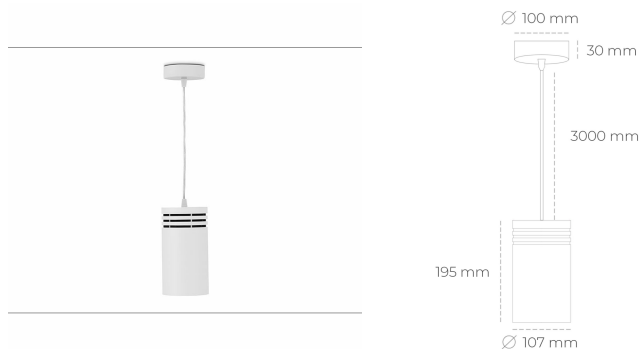

DOWNLIGHT LIDER Z 850 31W 38° WHITE | ON/OFF

Article number: N202-K0003-RF850-H5-G38-ZA03_800-S1-###

LED	COB
Light colour	5000 [K]
CRI	80
Led chip flux	4633 [lm]
Luminous flux	4169 [lm]
System power	31 [W]
Luminaire Efficiency	134 [lm/W]
Beam angle	38°
Controller	ON/OFF
MacAdam	3 SDCM

Downlight LED

Suspended LED downlight. Aluminium housing. Plastic cover included. Available in white, black and grey. Any RAL palette colour available on enquiry. Power cord - 300cm. Reflector beams available: 15°, 23° 38°, 34° and 60°. Maximum power is 31W.

LUMINAIRE

Weight	0.87 [kg]
Protection rating IP , IK , class	IP 20, IK 1,
Luminaire colour	WHITE
Cover	Plastic
Operating voltage	220-240V 50-60Hz

Note: All data are typical values. Tolerance of measurements +/-10%
System features may change with product improvements due to technical advances.