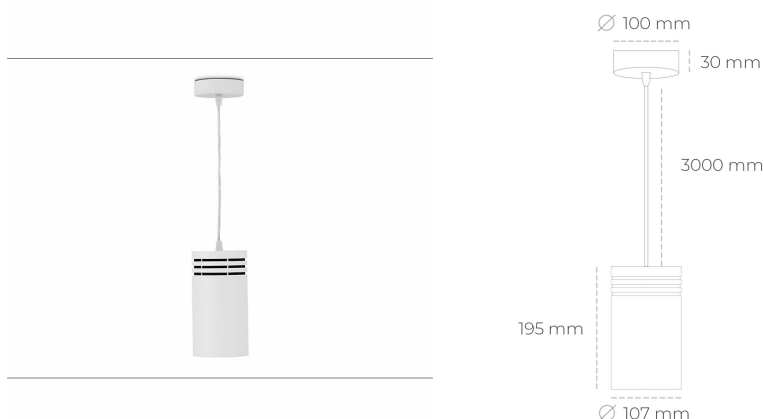

DOWNLIGHT LIDER Z 850 19W 38° WHITE | ON/OFF

Article number: N202-K0003-RF850-H5-G38-ZA01_500-S1-###

LED	COB
Light colour	5000 [K]
CRI	80
Led chip flux	2895 [lm]
Luminous flux	2605 [lm]
System power	19 [W]
Luminaire Efficiency	137 [lm/W]
Beam angle	38°
Controller	ON/OFF
MacAdam	3 SDCM

Downlight LED

Suspended LED downlight. Aluminium housing. Plastic cover included. Available in white, black and grey. Any RAL palette colour available on enquiry. Power cord - 300cm. Reflector beams available: 15°, 23° 38°, 34° and 60°. Maximum power is 31W.

LUMINAIRE

Weight	1,17 [kg]
Protection rating IP , IK , class	IP 20, IK 1,
Luminaire colour	WHITE
Cover	Plastic
Operating voltage	220-240V 50-60Hz

Note: All data are typical values. Tolerance of measurements +/-10% System features may change with product improvements due to technical advances.